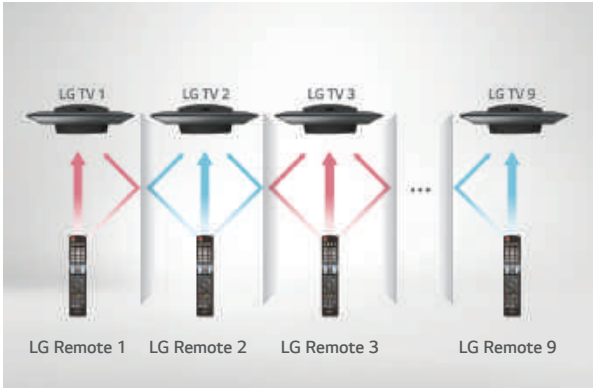

Pro:Centric Smart Hospitality 4K UHD TV

US670H SERIES

FEATURE HIGHLIGHTS

Screen Share

Connect a smart phone or a laptop PC to the TV via a wireless connection. The TV will display the device's screen so guests can view and share their content and memories together.

Bluetooth Sound Sync

Bluetooth Sound Sync enables users to listen to music playing on a mobile device* through the TV's speakers via Bluetooth connection.

* Bluetooth Sound Sync supports Android (above v 4.4 KitKat) / iOS-based mobile devices.

Multi-code IR

Multi-code IR* function eliminates any remote control signal interference between TVs in rooms with multiple TVs installed.

* Requires optional Multi-code IR remote.

External Speaker Out

Enhance the entertainment experience with an additional speaker (sold separately). Guests can listen to the TV audio from other rooms within their suite, not only the room where the TV is located.