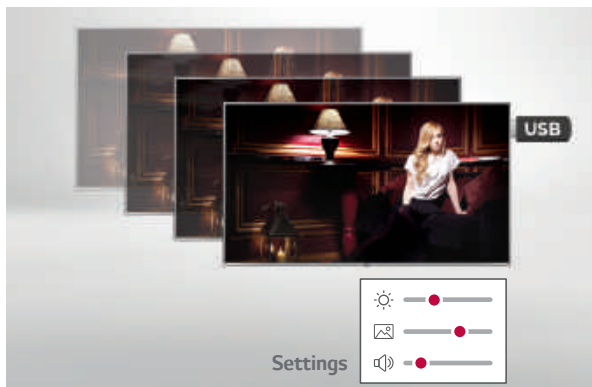

Pro:Centric Smart Hospitality 4K UHD TV

US670H SERIES

FEATURE HIGHLIGHTS

Gallery Mode

LG's Gallery Mode can turn the TV into a beautiful artwork display or choice photograph in a guest room or enhance the most elegant hospitality public spaces.

SoftAP

Software-enabled Access Point (SoftAP) is a "virtual" Wi-Fi feature that uses the TV as a wireless hotspot, enabling guests to connect their own devices to the SoftAP. It supports Bridge Mode, allowing administrators to manage in-room SoftAP information such as signal level, SoftAP passwords, and more.

* SoftAP should be setup in the installation menu after the TV is turned on. Smart Mirroring may not be operated at the same time.

USB Data Cloning

For fast and easy configuration of multiple TVs, create a Master TV Setup on one TV and then export the setup "clone" file to a USB memory device. Use the USB device to easily import the setup to other TVs of the same model.

Ultra HD (4K) Resolution

UHD delivers a resolution four times higher than that of Full HD, creating a more realistic and immersive television viewing experience. The stunning 8.3 million pixels create flawless images with incredibly vivid detail.