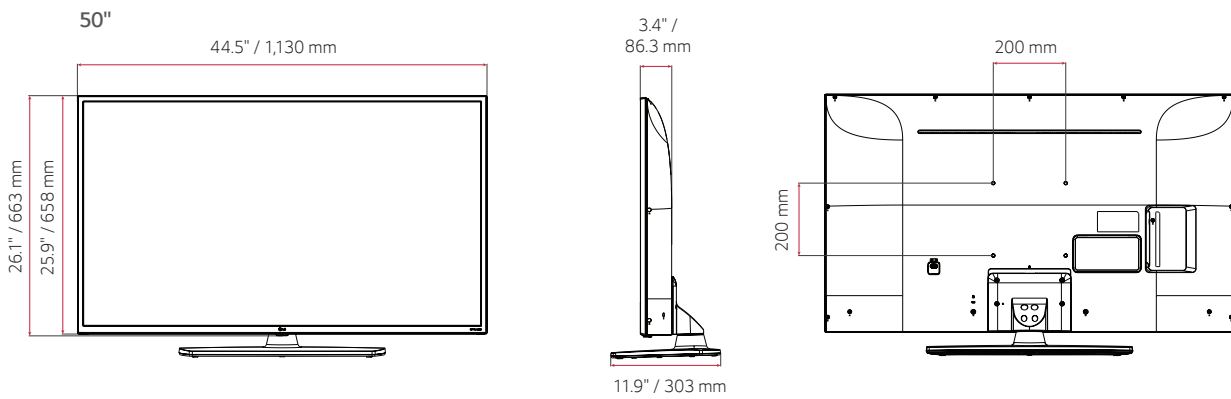

Pro:Centric Smart Hospitality 4K UHD TV

US670H SERIES

DIMENSIONS

* Dimensions and jack panels may differ from the above image. Please contact your LG sales team to verify before ordering.