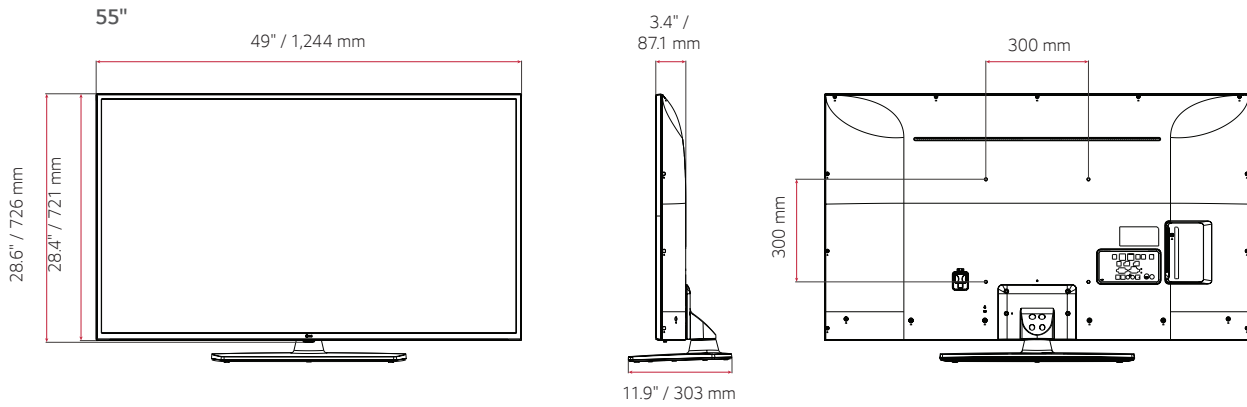

Pro:Centric Smart Hospitality 4K UHD TV

US670H SERIES

DIMENSIONS

* Dimensions and jack panels may differ from the above image. Please contact your LG sales team to verify before ordering.