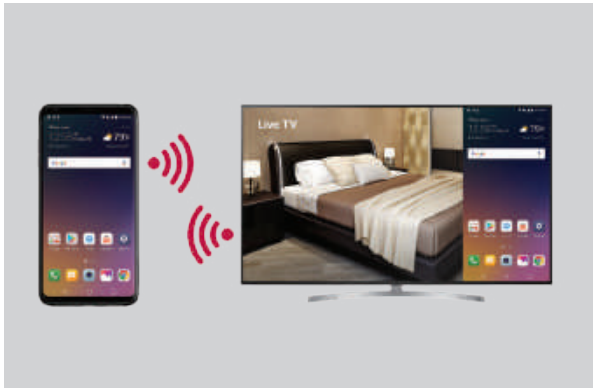

Pro:Centric Smart Hospitality 4K UHD TV

US670H SERIES

FEATURE HIGHLIGHTS

Pro:Centric Direct

LG's Pro:Centric Direct application enhances the in-room television experience for hotel guests. Guests can locate and enjoy available TV channels or access a wide range of over-the-top Smart apps, check on the daily weather and review available hotel amenities—all from the comfort of their room. In addition, the application provides the capability for IoT (Internet of Things)-based control of devices* equipped in next-generation hotel rooms.

Ultra HD (4K) Resolution

UHD delivers a resolution four times higher than that of Full HD, creating a more realistic and immersive television viewing experience. The stunning 8.3 million pixels create flawless images with incredibly vivid detail.

Pro:Centric Smart Hospitality 4K UHD TV

US670H SERIES

FEATURE HIGHLIGHTS

Screen Share

Connect a smart phone or a laptop PC to the TV via a wireless connection. The TV will display the device's screen so guests can view and share their content and memories together.