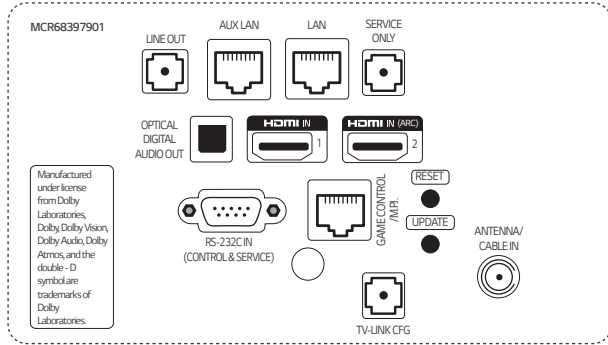

CONNECTIVITY

Rear

Side

Design and specifications are subject to change without notice. Please contact your LG sales team to verify before ordering.