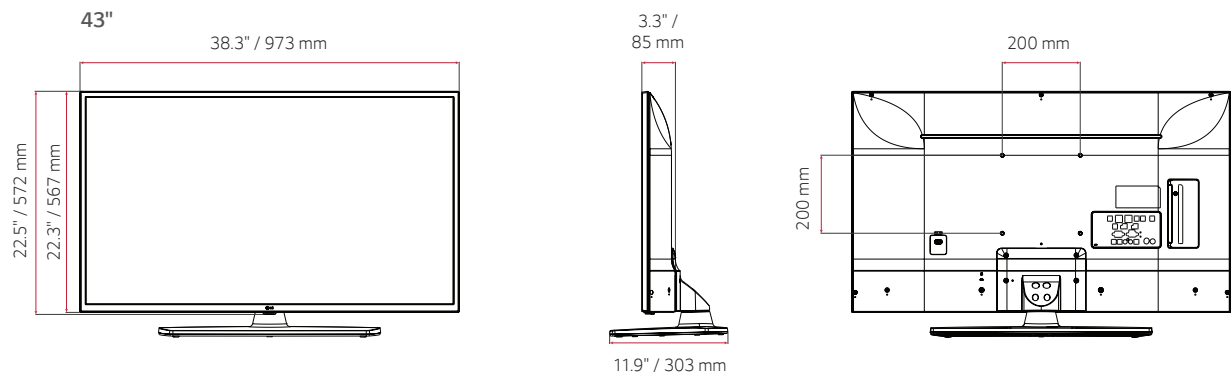

Pro:Centric Smart Hospitality 4K UHD TV

US670H SERIES

DIMENSIONS

* Dimensions and jack panels may differ from the above image. Please contact your LG sales team to verify before ordering.